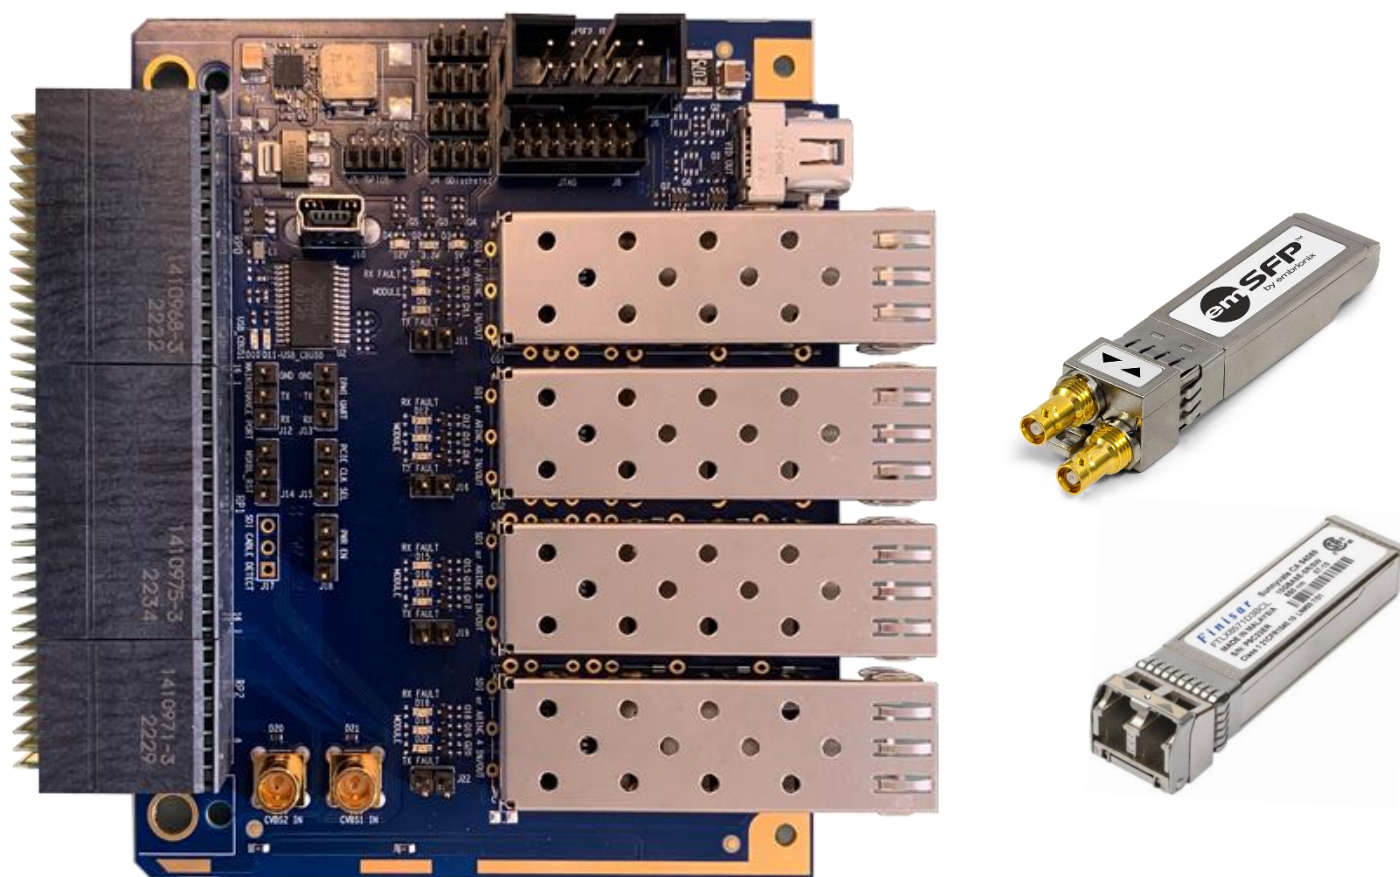

# VPX3U-RTM-VIO

RTM for WOLF 3U VPX, includes support for SDI and ARINC 818

## OVERVIEW

The VPX3U-RTM-VIO module is compatible with the 3U VPX WOLF-1570 module, providing multiple inputs and outputs for the module. The design includes four SPF+ cages which can be populated with HD-BNC or optical transceiver modules to support up to 12G-SDI or ARINC 818 up to 10 Gbps.

For other video I/O options contact WOLF.

WOLF-1570 RTM with 4 SPF+ cages, representative transceiver modules shown

Four SFP+ Cages that can be populated with transceiver modules, with support for one transmit and one receive simultaneously per module.  
 SDI support: each module supports two HD-BNC connectors, up to 12 Gbps  
 ARINC 818 support: each module supports two optical connectors, up to 10 Gbps